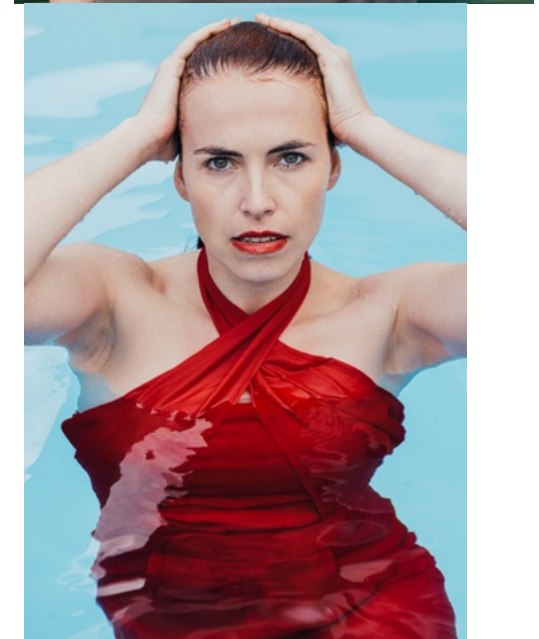

HEIKE

HEIKE SCHUCH / Model & Schauspielerin

Height: 5'8,5" (174 cm)
Dress size: 4-6 (36/38)

Bust: 35" (90 cm)
Shoes: 9,5 (40/41)

Waist: 27" (68 cm)
Hair: red / copper

Hip: 36" (92 cm)
Eyes: green-grey

www.heikeschuch.com