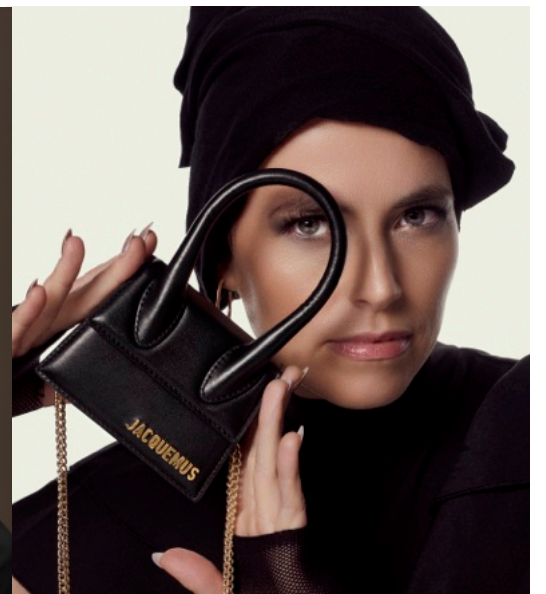

HEIKE

HEIKE SCHUCH / Model & Schauspielerin

Height: 5'8,5" (174 cm)

Bust: 35" (90 cm)

Waist: 27" (68 cm)

Hip: 36" (92 cm)

Dress size: 4-6 (36/38)

Shoes: 9,5 (40/41)

Hair: red / copper

Eyes: green-grey