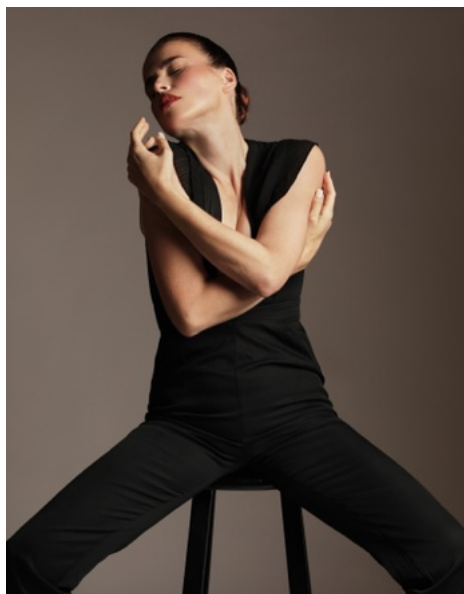

HEIKE

HEIKE SCHUCH / Model & Schauspielerin

Height: 5'8,5" (174 cm)

Bust: 35" (90 cm)

Waist: 27" (68 cm)

Hip: 36" (92 cm)

Dress size: 4-6 (36/38)

Shoes: 9,5 (40/41)

Hair: red / copper

Eyes: green-grey